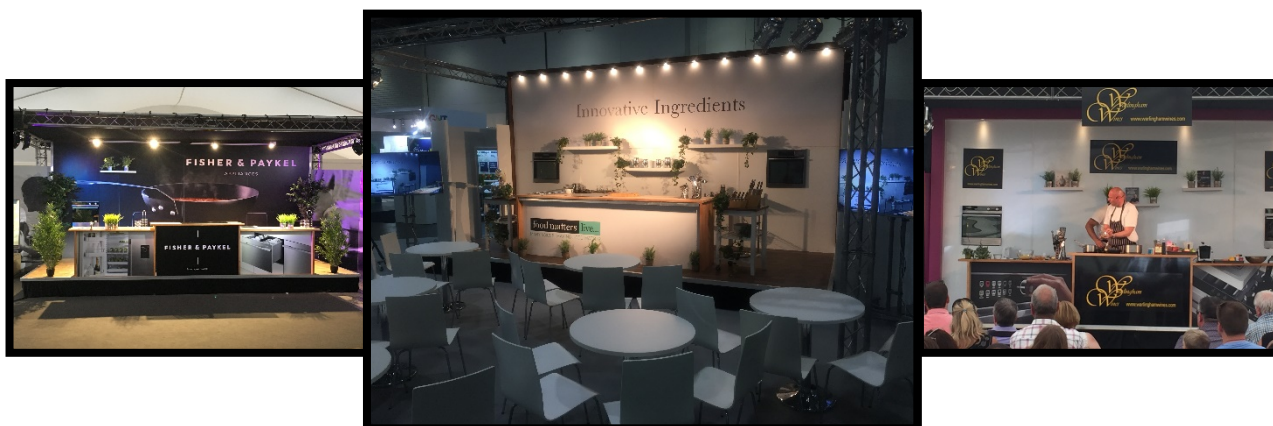

## - Impact Theatre Fact Sheet -

A complete solution for all of your cookery demonstration theatre requirements. Love Food Live has extensive experience working for a wide range of customers from major brands including Stella Artois, Government campaigns such as Change For Life and Love Food Hate Waste, a huge number of local Authorities, City and County Councils and hundreds of smaller regional events. With over 20 years events experience you are guaranteed to get expert advice and great value.